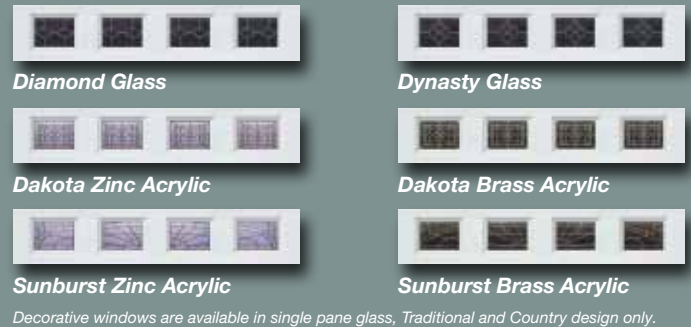

Decorative windows are available in single pane glass, Traditional and Country design only.

SilentDrive®

The advanced technology in SilentDrive® garage door openers provide:

- Ultra quiet performance
- Unique safety features
- Maximum convenience