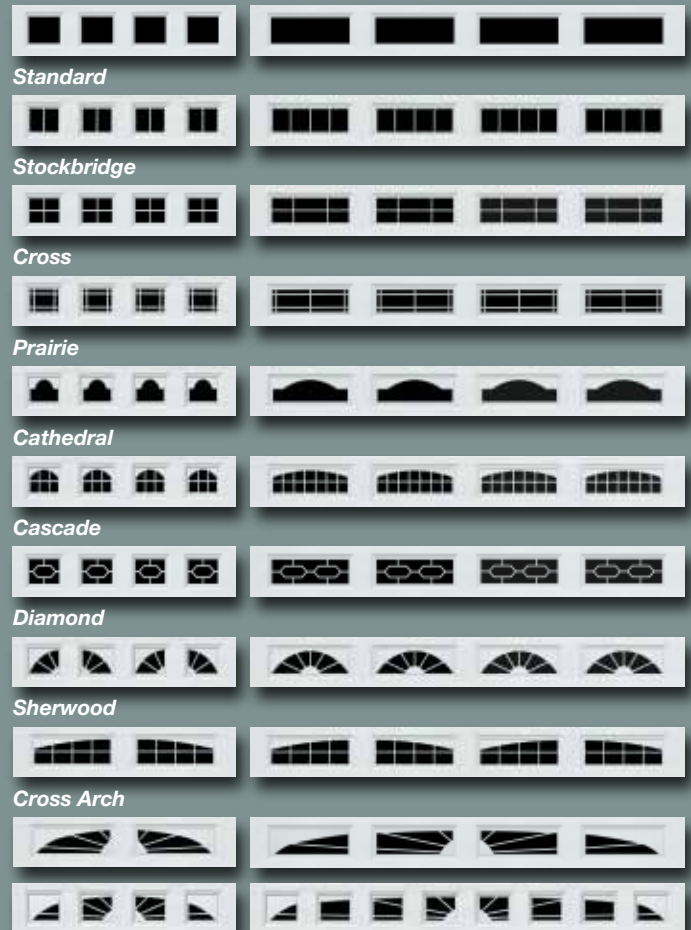

Between Section & Side Seals

Factory installed between section weather seal and side seal offer maximum protection from the outside elements while further enhancing the insulation properties of a door.

Panel Designs		
Traditional	Standard	Standard
Ranch	Standard	N/A
Country	Standard	N/A
Cottage	Standard	N/A
Flush	N/A	Standard
Ribbed	N/A	Standard

Available Colors		
White	Standard	Standard
Sandstone	Standard	Standard
Almond	Standard	N/A
Brown	Standard	Standard
Teratone	Optional	N/A
Desert Tan	Optional	N/A
Hunter Green	Optional	N/A
Grey	Optional	N/A
Black	Optional	N/A

Standard Warranty		
Sections	Limited Lifetime	
Hardware	3 years	5 years
Extension Springs	1 year	2 years
Torsion Springs	3 years	4 years

Extreme Package Warranty		
Sections	Limited Lifetime	
Hardware		
Torsion Springs		

Additional size, color and design options available via Hörmann Solution Advantage. Please call us at 1-877-OK-HORMANN (1-877-654-6762) for more details.

AVAILABLE FROM:

Select your favorite window design