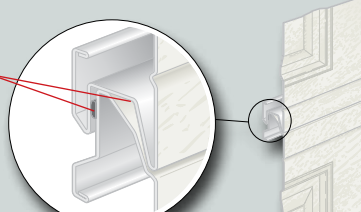

Gemini Collection

A unique combination of safety, economy and selection

2100 Series

25 Gauge (.019" min)
2" Sections

2200 Series

24 Gauge (.022" min)
2" Sections

Safety, Economy, Selection

The Hörmann Gemini Collection offers you a wide range of styles and a broad variety of design options to enhance the beauty of your home. The virtually no-maintenance Gemini Collection comes in your choice of steel: as the **2100 Series** made of **25 gauge (.019" min.)** galvanized steel, or as the **2200 Series** made of **24 gauge (.022" min.)** galvanized steel.

Deep tongue and groove section joint contribute to the door's **excellent strength**. Intermediate seals prevent air infiltration, which enhances the **insulation** properties.

Fully boxed end and center stiles add **additional structural integrity**.